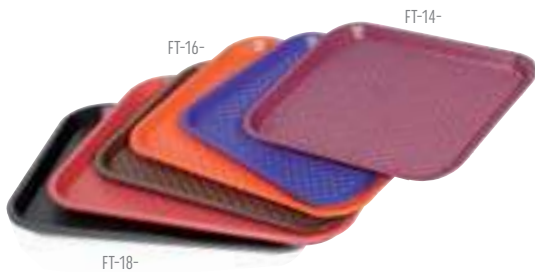

Affordable and convenient school compartment trays are available in a range of vibrant colors and durable materials.

Or choose from trays ideal for café, dining hall and cafeteria settings for a self-serve option.

WST-1-BK
Window Service Tray
16.75" L x 8.7" W x 4" H
6 ea

Serving area:
Cup Holder: 3.25" Dia.
Tray Area: 6" L x 7.9" W x 2.75" Deep

FT-20-

Polypropylene Fast Food Tray w/holders

FT-20- 17" x 14" 43.2 cm x 35.6 cm 1 dz. | BK BR CB BU R OR

FT-16-

FT-14-

FT-18-

Polypropylene Fast Food Tray

FT-14- 14" L x 10.75" W 2 dz.
FT-16- 16.25" L x 12" W 2 dz.
FT-18- 17.5" L x 14" W 1 dz.

Colors

BK BR CB BU R -
BK BR CB BU R OR
BK BR CB BU R -

ST-12-R