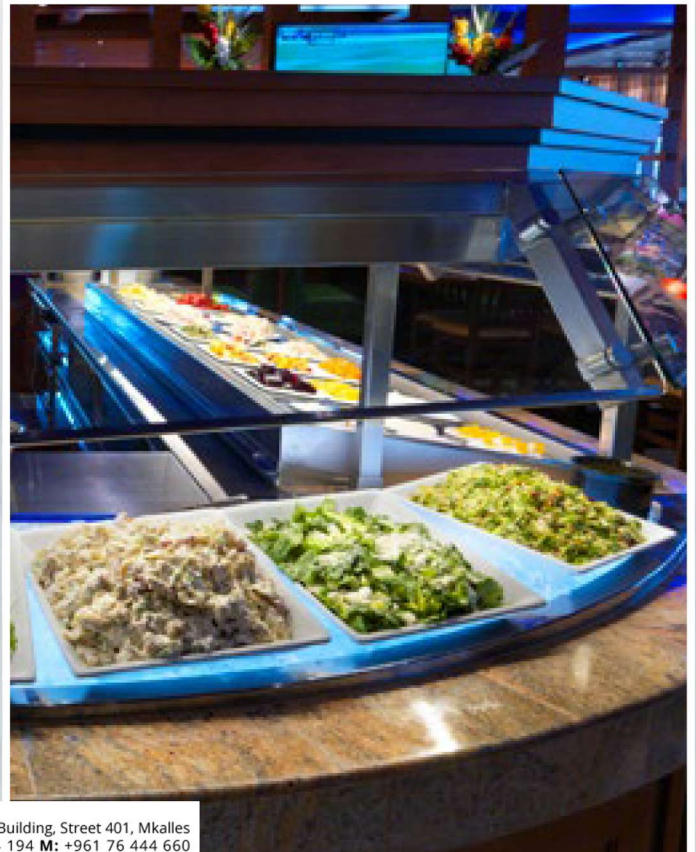

Buffet & Banqueting

21, Markarian Building, Street 401, Mkalles
T: +961 1 694 194 M: +961 76 444 660
P.O.Box 55240 Sin El Fil, Lebanon
E-mail sales@mghotelsupplies.com
f MG SUPPLIES @ MG.SUPPLIES