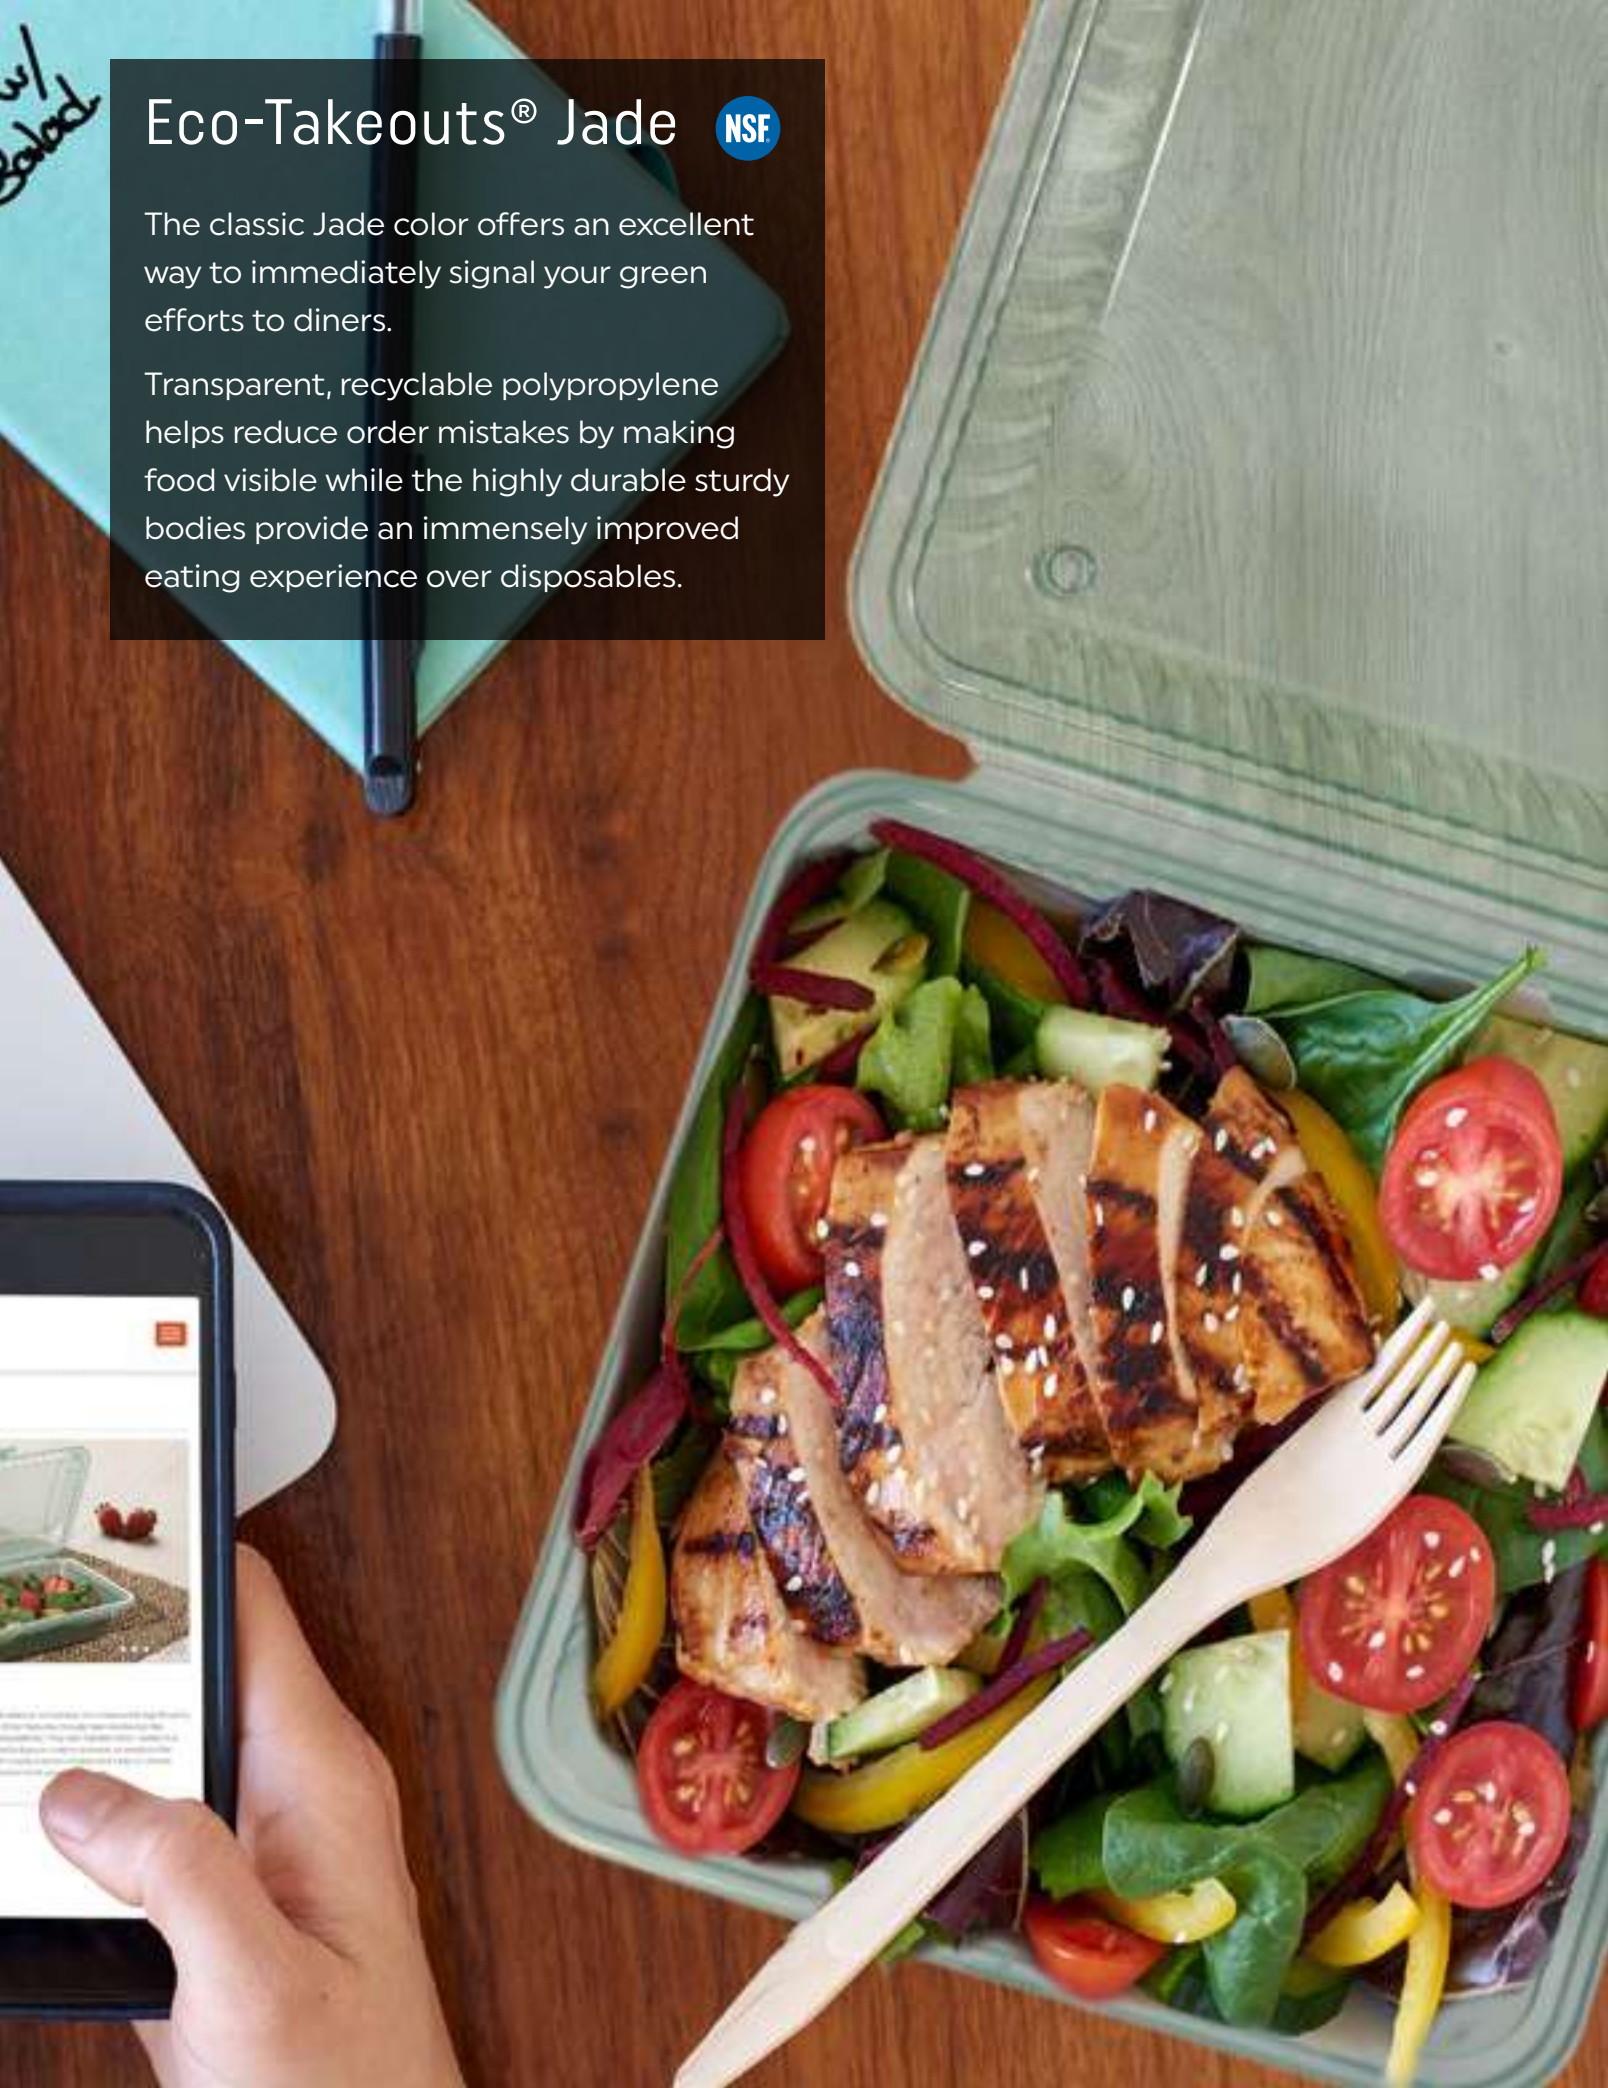

Eco-Takeouts® Jade

The classic Jade color offers an excellent way to immediately signal your green efforts to diners.

Transparent, recyclable polypropylene helps reduce order mistakes by making food visible while the highly durable sturdy bodies provide an immensely improved eating experience over disposables.